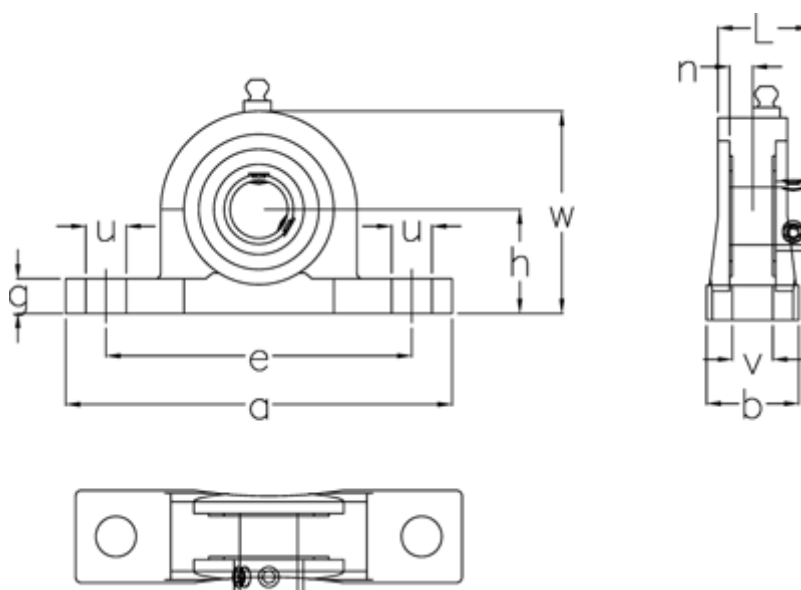

# Data Sheet

Article number: 54810022053

Description: Pillow block SS UCP205 LDK f/shaft dia.25 mm  
All stainless, polished

## Measures

a	= 140	L	= 34.1
b	= 38	Nominal drive	= 14.3
Bearing	= SUC205	u	= 19
Bolt size	= M10	v	= 13
e	= 105	w	= 70
g	= 15	Weight	= 0.74
h	= 36.5		
Housing	= SP205		